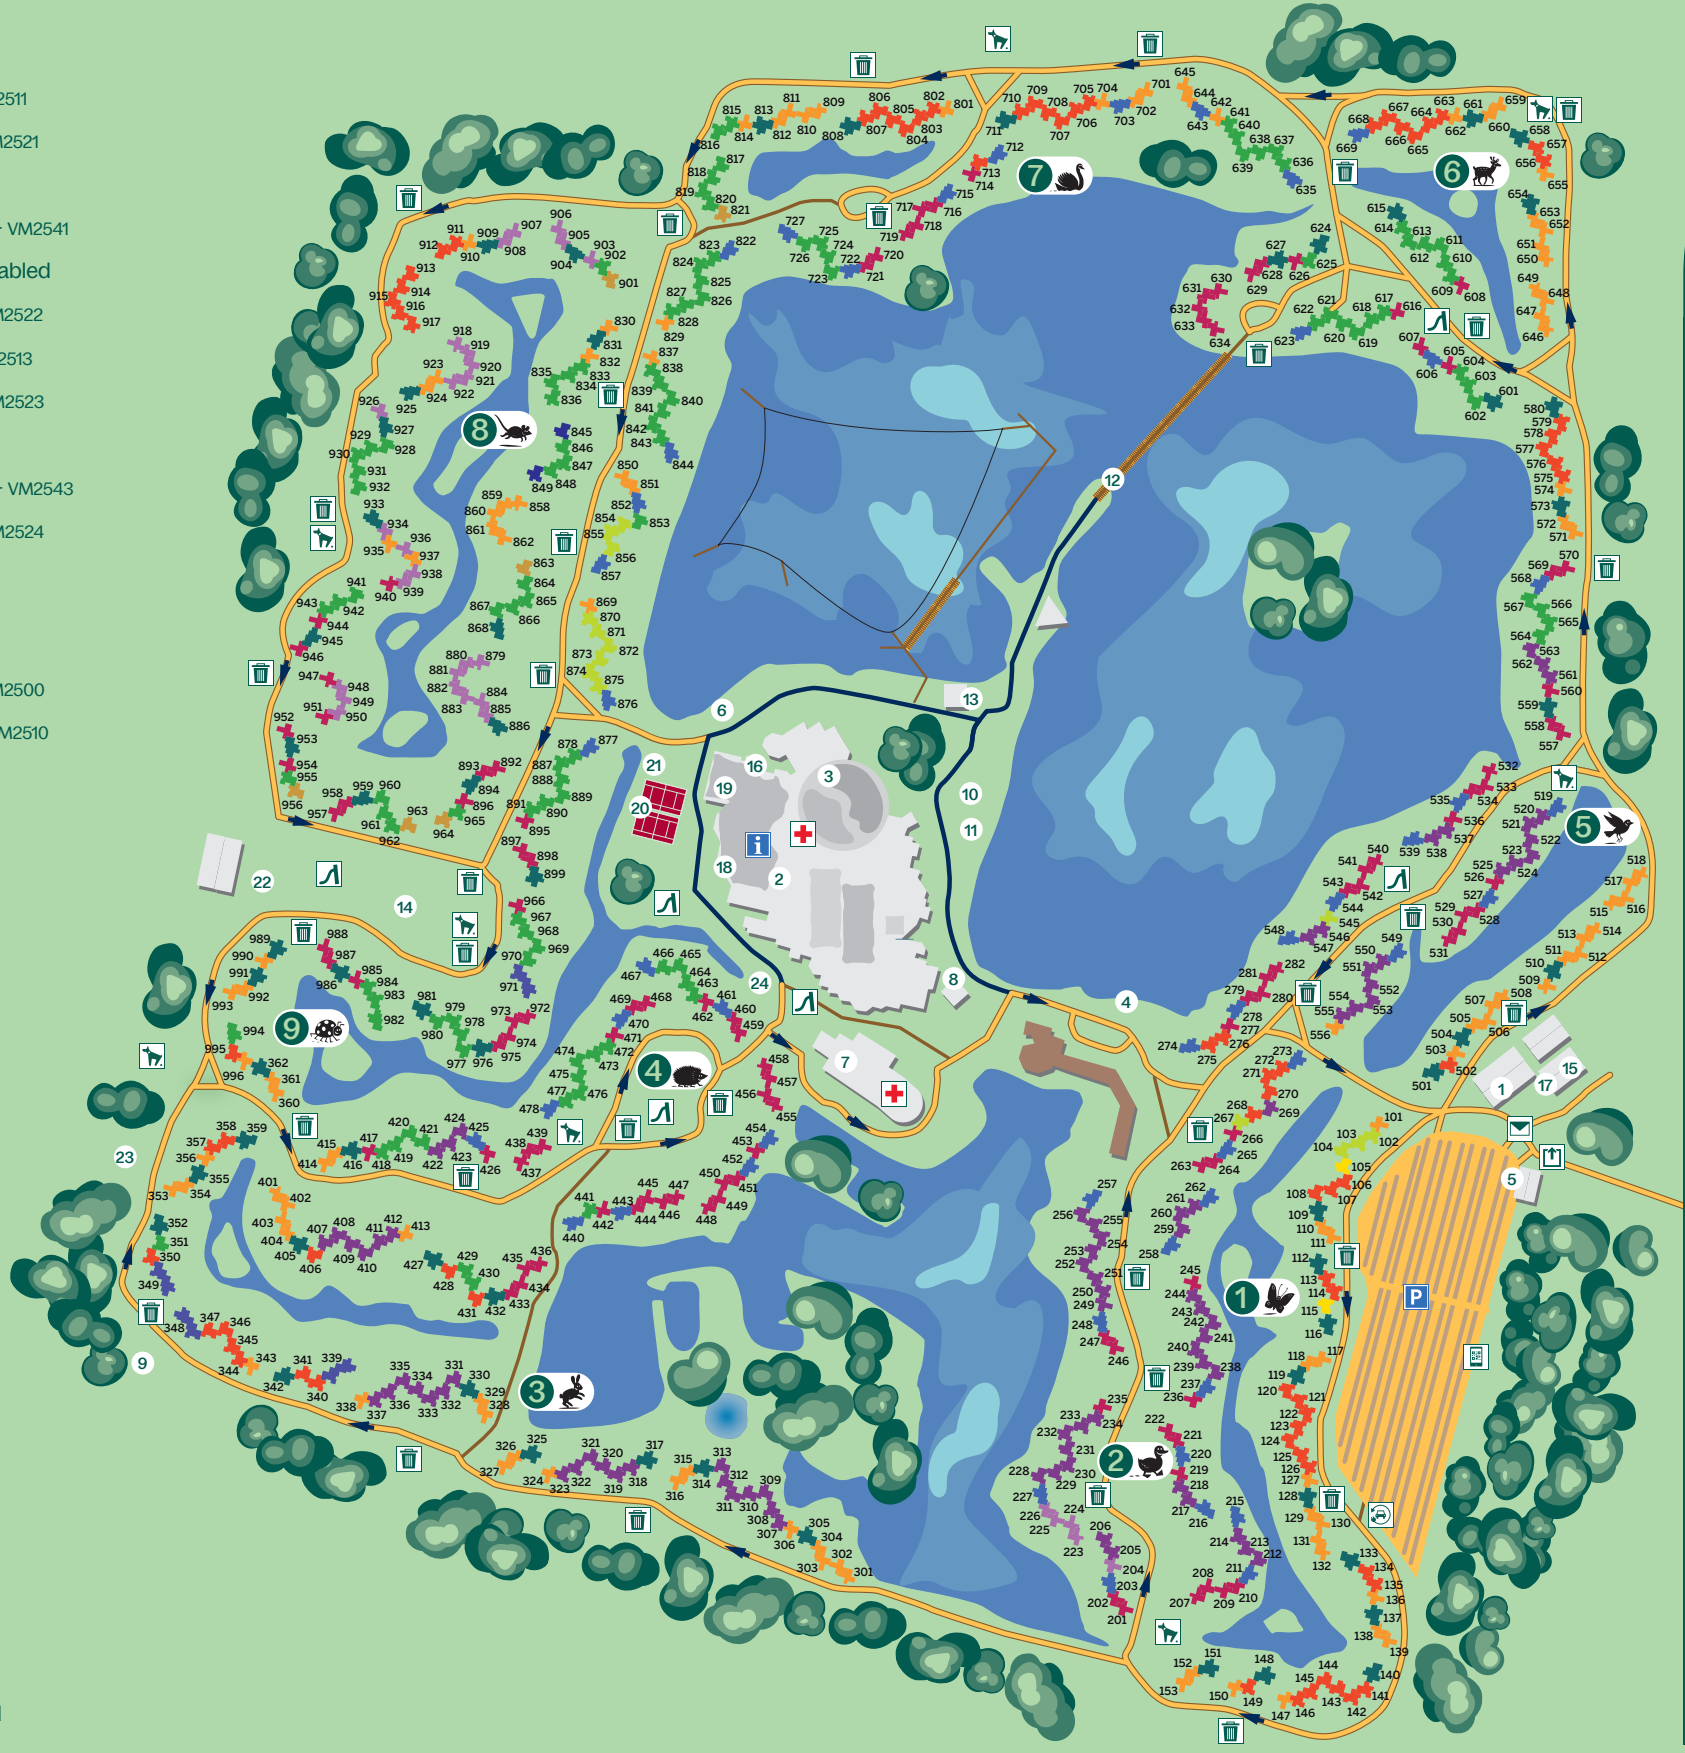

- 2 pers. VIP - VM2530
- 4 pers. Comfort - VM2511
- 4 pers. Premium - VM2521
- 4 pers. VIP - VM2531
- 4 pers. Special Kids - VM2541
- 4 pers. Premium Disabled
- 5 pers. Premium - VM2522
- 6 pers. Premium - VM2523
- 6 pers. VIP - VM2533
- 6 pers. Special Kids - VM2543
- 8 pers. Premium - VM2524
- 10 pers. VIP - VM2535

- Hotel room**
- 2 pers. Premium - VM2500
 - 2 pers. Hotelsuite - VM2510

- Entrance & Exit
- E-ticket check-in
- Information & Reservations
- First Aid
- Charging station
- Playground
- Waste station
- Dog toilet
- Letter box
- Drive direction
- Motorway
- Pedestrian path
- Leisure Boulevard

De

Vossemeren

BEL

- 1 Reception
- 2 Market Dome & Info Desk
- 3 Aqua Mundo
- 4 Nature Lodge
- 5 Guest Service Loge
- 6 HangOut
- 7 Discovery Bay, High Adventure Experience & Jolly Roger Bar
- 8 Business Center
- 9 Walking gate
- 10 Minigolf (outdoor)
- 11 Escape Room
- 12 Bridge
- 13 Water-ski center
- 14 Sports field
- 15 Launderette
- 16 Nature & Spa
- 17 Cycle Center
- 18 Kids Club
- 19 Action Factory & Minigolf (indoor)
- 20 Paintball & Tennis courts
- 21 Multi Sport Arena (outdoor)
- 22 Children's farm & Ponies
- 23 Laser Battle & BMX track
- 24 Kids Safari